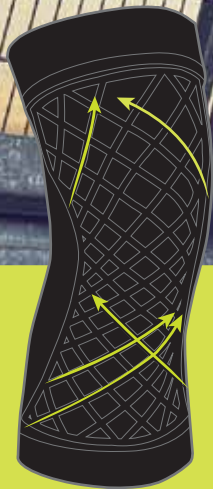

spark >>>

KINETIC KNEE

Embedded kinesiology tape design enhances compression and support over targeted areas

Compression designed for performance and comfort.

Leg Circumference*

S 12" - 14"

M 14" - 16"

L 16" - 18.5"

*Measure at center of knee cap.

COMPRESSION FUSED WITH KINESIOLOGY

Spark Kinetic Knee Sleeve combines the benefits of kinesiology tape and compression in one easy to use, comfortable sleeve. Plus, it's intuitive to put on and won't leave sticky residue when removed. Now you can focus more of your energy towards achieving your fitness goals.

GRIP-TRACK BANDING

MOISTURE-WICKING

HIGH PERFORMANCE COMPRESSION

ENHANCED SUPPORT KINESIOLOGY

Use for:
Running Hiking
Cycling Sports
General fitness

MSRP \$29.99
40410 Small
40411 Medium
40412 Large

brownmed.com