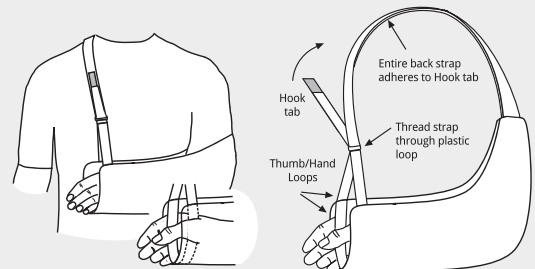

Ultimate
ARM SLING®

ARM SLINGS THAT
STRETCH

SIGNABLE

Child/ Small Adult
#J50001ZL
Includes two markers.

Fits 50-90 lbs / 3'5"- 5' tall
23-41kgs / 106-152cm tall

Fits right or left arm.

Features the Ultimate Arm Sling® stretch-to-fit design with signable fabric.

COTTON SPANDEX SIGNABLE ARM SLING *(Black - sold individually with two markers)*

- Evenly eliminates pressure points while dramatically reducing neck fatigue
- Easily adjusted with one hand in seconds
- Not made with natural rubber latex
- The sling pouch stretches to adjust to the length of the arm from elbow to wrist.
- Can be used for temporary, long term or permanent disabilities

For a proper fit, insert thumb through fabric loop closest to the body and remaining fingers through opposite fabric loop.

Material Content: Pouch: 92% Cotton, 8% Spandex.
Strap: 100% Nylon

Executive
101 Federal Street, 29th Floor
Boston, MA 02110
P 857-317-3354
F 857-317-3355
TF 877-853-5518